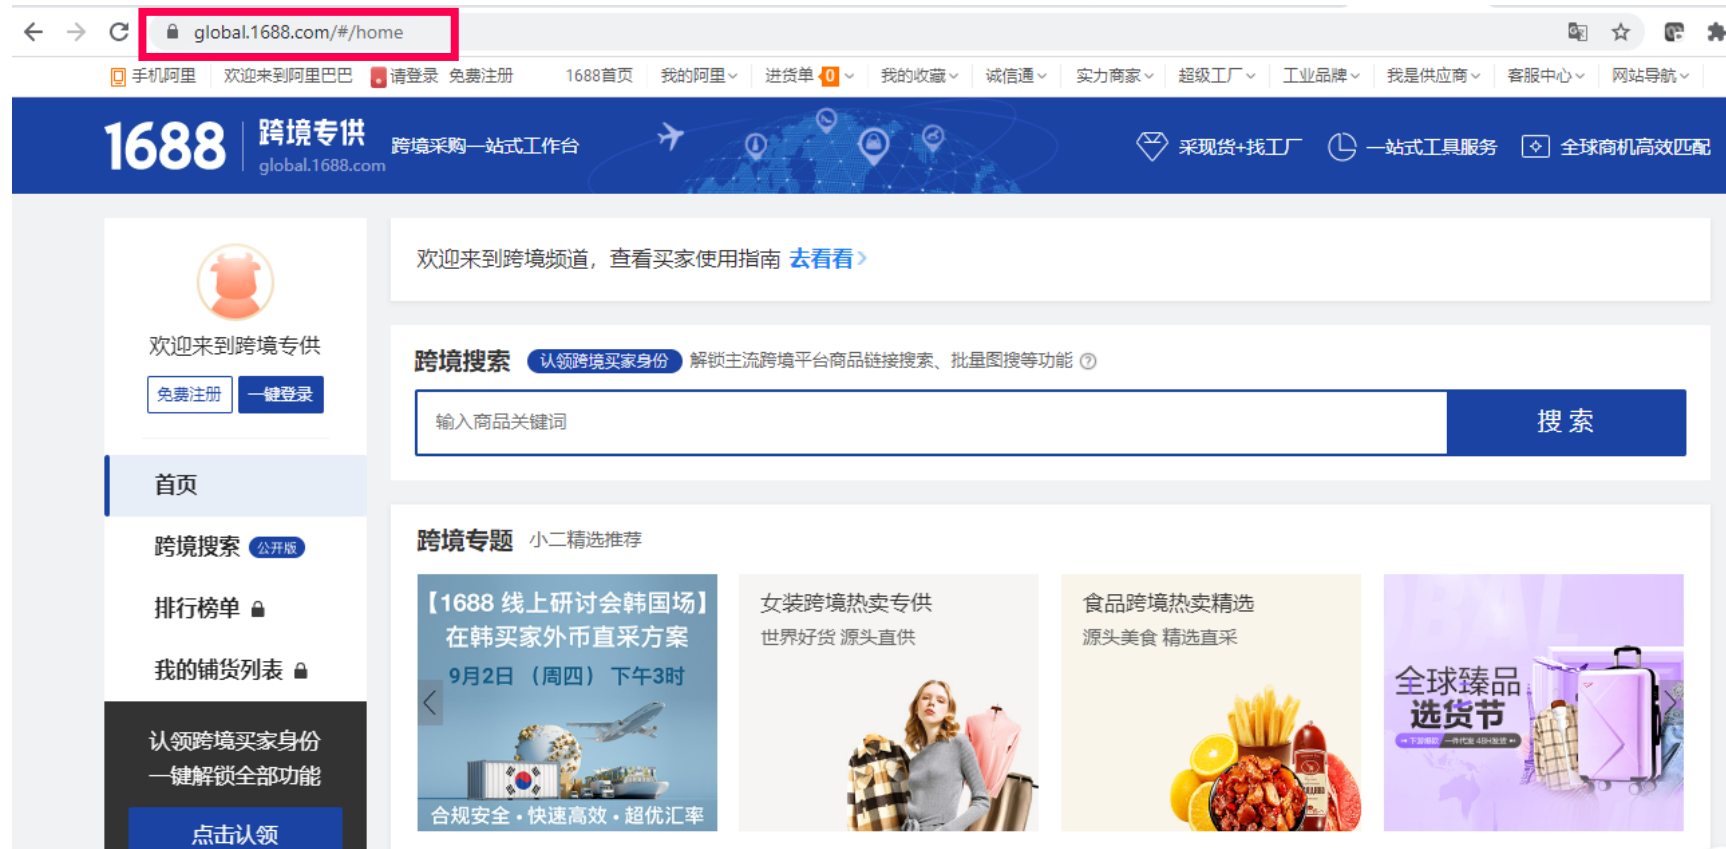

使用 1688App / 淘宝App 扫码登录

手机扫码，安全登录

扫描成功!

请在手机上根据提示确认登录

Head to the 1688 specialized page for international buyers

Visit global.1688.com/#/home to browse products for international buyers

i Are the suppliers in cross border 1688 account same as the regular 1688 account?

They are the same on 1688.com, but on 1688 cross border page (global.1688.com), the identified sellers will know the needs of cross border ecommerce sellers better.

Search for the hottest items via this page