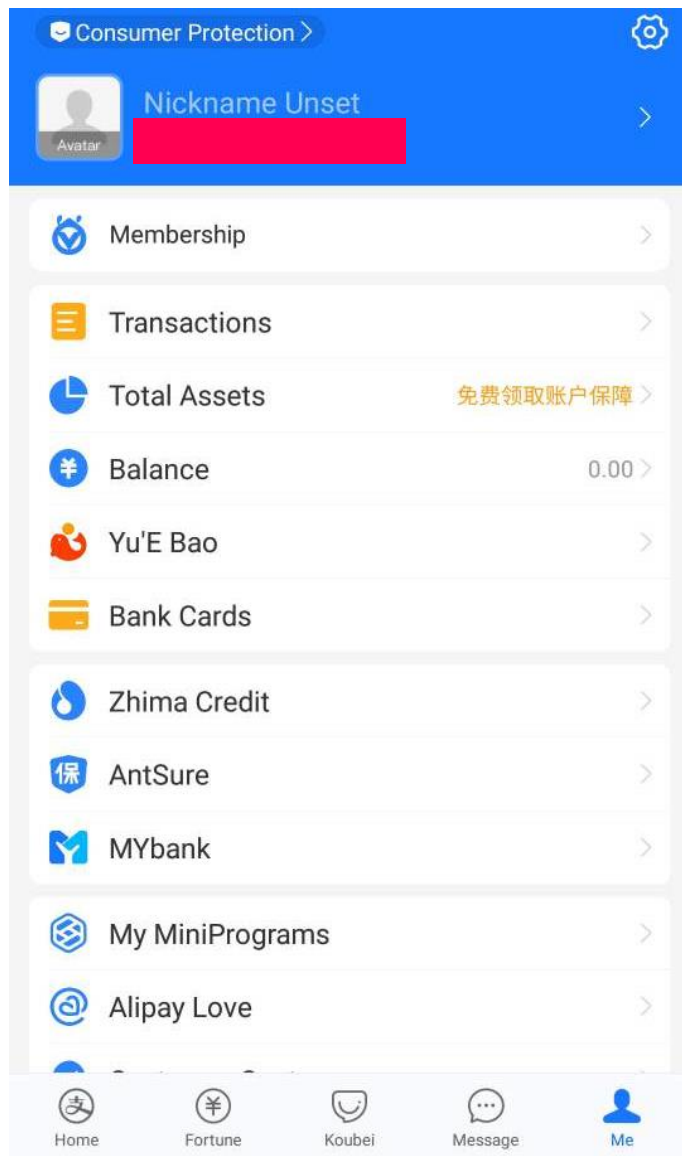

Enter code for account verification

Enter code

Please enter the code received by

Resend(54s)

Verify Identity

< Identity Verification

To continue, please select one of the following methods to complete identity verification:

-  **Passport chip & face verification** >
Verify identity by smart technology
-  **Verify face** Recommend >
Scan passport to verify your identity
-  **Mainland China bank card** >
Use bank card to verify your identity

< Identity Verification

Verify the face of [redacted]
Face the phone under sufficient light

Verify

Register location and address

< Verification Center

A blue card with a white profile icon on the left. To its right are two red bars representing redacted information. A circular seal with the text 'Verified ALIPAY' is on the right. At the bottom left, it says 'Protecting personal information' with a shield icon. At the bottom right, it says 'More >'.