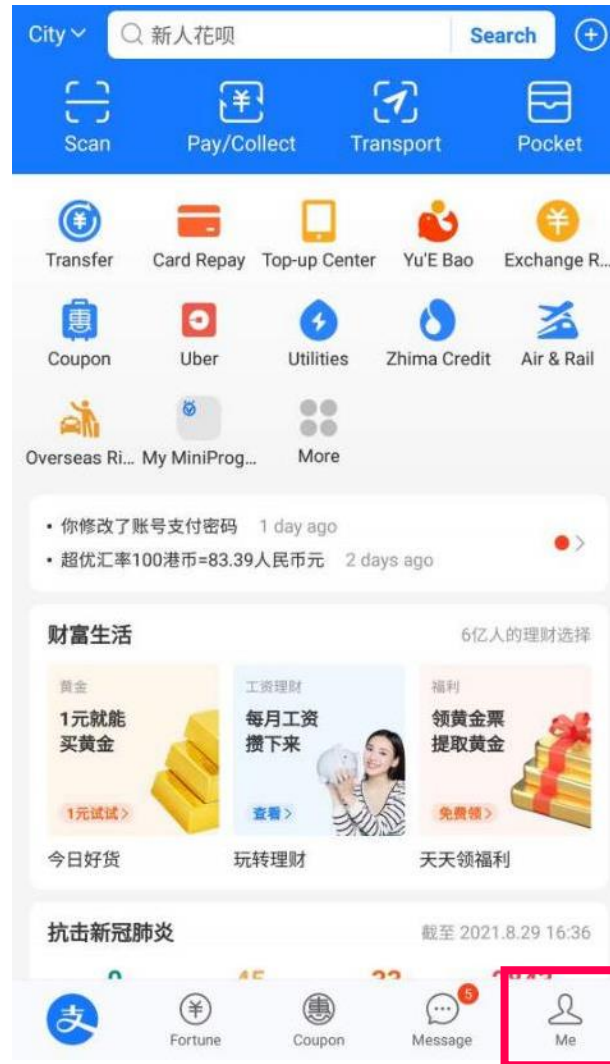

Enter code for account verification

Enter code

Please enter the code received by

Resend(54s)

Verify Identity

< Identity Verification

To continue, please select one of the following methods to complete identity verification:

-  **Passport chip & face verification** >
Verify identity by smart technology
-  **Verify face** Recommend >
Scan passport to verify your identity
-  **Mainland China bank card** >
Use bank card to verify your identity