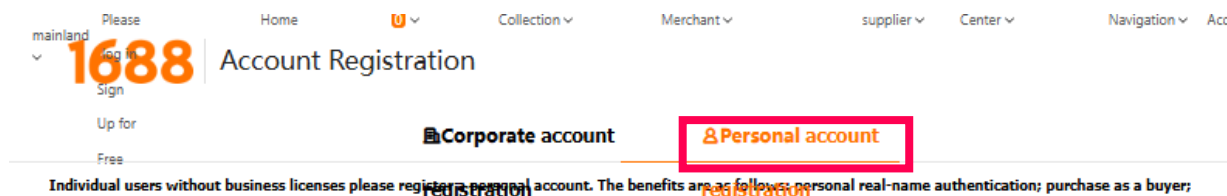

Register for a 1688 personal account

If you are an international buyer (not a buyer in China), please register for personal account (个人账户注册)